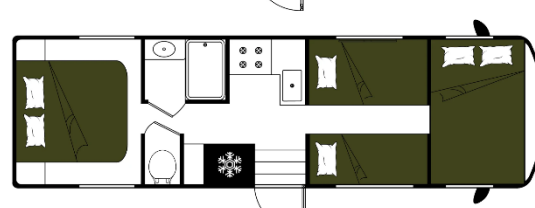

Dag-/en nachttindeling

Class C Medium

Class C Large

Class A Family Sleeper

Let op, er zijn meerdere versies in omloop. Foto's en plattegronden ter indicatie