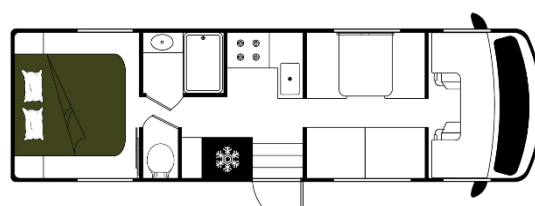

Dag-/en nachttindeling

Class C Large

Let op, er zijn meerdere versies in omloop. Foto's en plattegronden ter indicatie