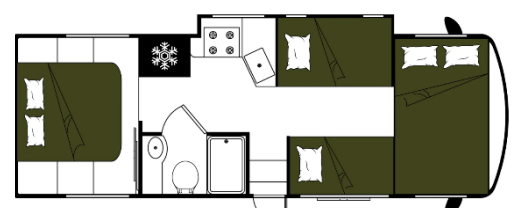

Dag-/en nachttindeling

Class C Medium

Class C Large

Class A Family Sleeper

Let op, er zijn meerdere versies in omloop. Foto's en plattegronden ter indicatie