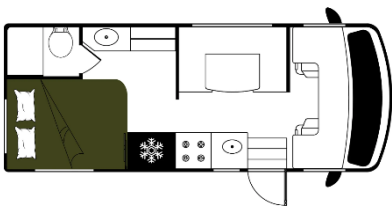

Dag-/en nachttindeling

Class C Medium

Let op, er zijn meerdere versies in omloop. Foto's en plattegronden ter indicatie