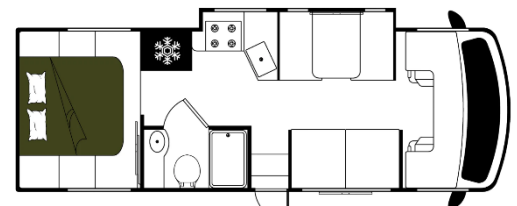

Dag-/en nachttindeling

Class A Family Sleeper

Let op, er zijn meerdere versies in omloop. Foto's en plattegronden ter indicatie