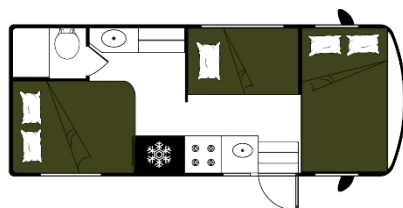

Dag-/en nachttindeling

Class C Medium

Class C Large

Class A Family Sleeper

Let op, er zijn meerdere versies in omloop. Foto's en plattegronden ter indicatie