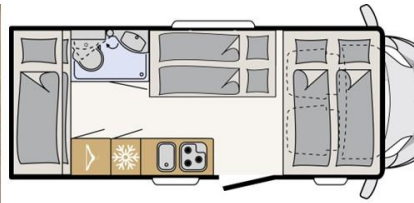

Campers McRent 2025

Family Standard

Family Plus