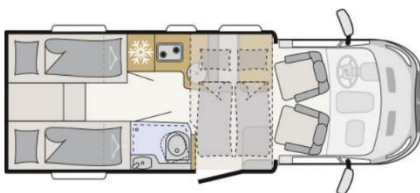

Dag-/en nachtingdeling

Kiwi Compact