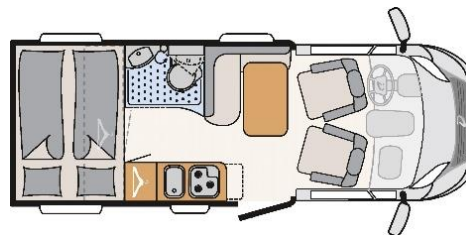

Compact Plus

* McRent garandeert het aantal zitplaatsen en het aantal slaapplekken maar nooit een specifieke indeling.