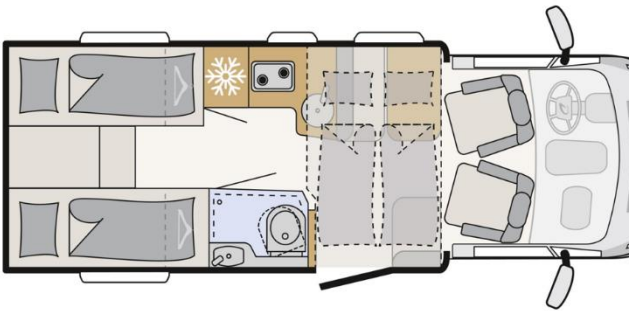

Campers McRent 2025

Kiwi
Compact

Compact Plus