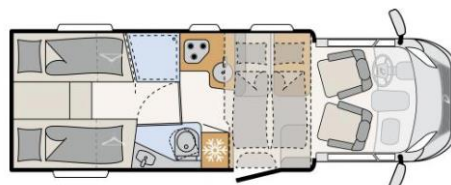

Comfort Plus