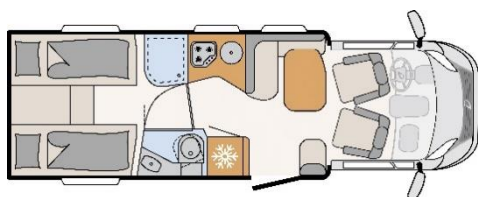

Dag-/en nachtingdeling

Comfort Standard