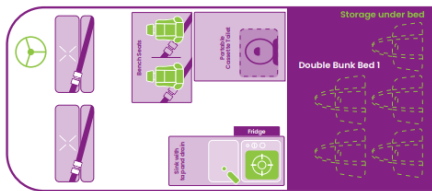

Camper types Jucy AU 2025/2026

Cruiser

Overview

Floor Plan

Day (Lower level)

Night (Upper level)

Chill'd

Overview