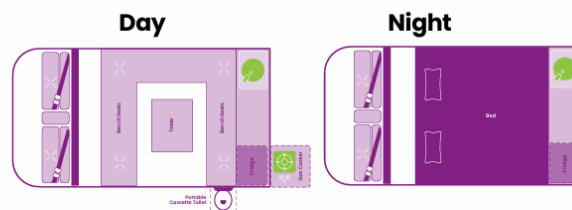

Floor Plan

Gen 1

Gen 2