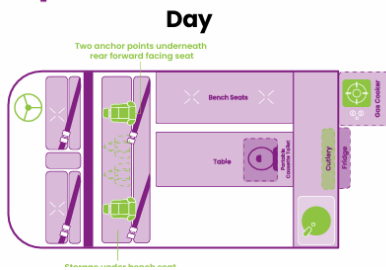

Aantal bedden

Type	Coaster (Gen 1)	Coaster (Gen 2)	Compass
Hoogslaper/Alkoof	Nee	Nee	Nee
Dinette	Nee	Nee	Nee
Bed achterin	1.90m x 1.30m	1.90m x 1.30m	1.90m x 1.30m
Penthouse bed	Nee	Nee	1.90m x 1.30m

Extra's

Camper types Jucy AU 2025/2026

Compass

Overview
 x4 x4

Floor plan

Coaster gen 1 & 2

Overview
 x2 x2

Floor Plan

Gen 1