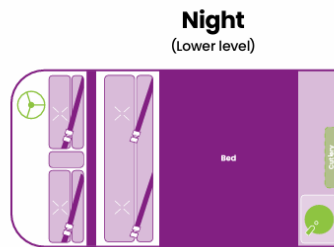

Camper types Jucy AU 2025/2026

Compass

Overview
 x4 x4

Floor plan

Coaster gen 1 & 2

Overview
 x2 x2

Floor Plan

Gen 1

Gen 2