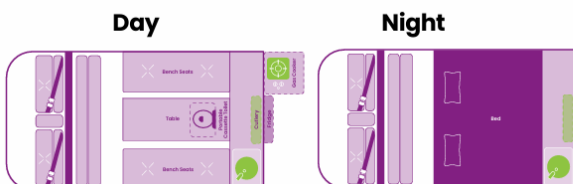

Floor Plan

Gen 1

Gen 2