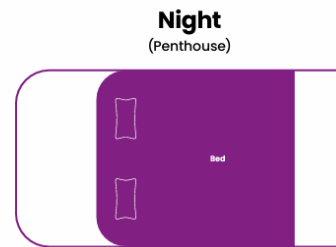

Camper types Jucy AU 2025/2026

Compass

Overview
 x4 x4

Floor plan

Coaster gen 1 & 2

Overview
 x2 x2

Floor Plan

Gen 1

Gen 2