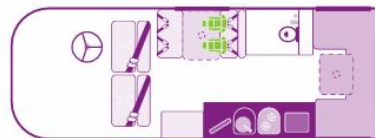

Camper types Jucy AU 2025/2026

Cruiser

Overview

Floor Plan

Chill'd

Overview

Floor plan: Floor plans may vary.

Interior:

*Chassis / vehicle type allocated subject to availability upon pick-up