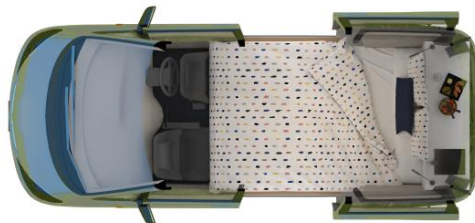

Camper types Spaceships NZ 2024/2025

Beta 2S SC

Luggage storage

Seating for 3-4

Undercover cooking area

Large comfy double bed

Dreamer Sleeper Mini

Extra long and comfortable bed