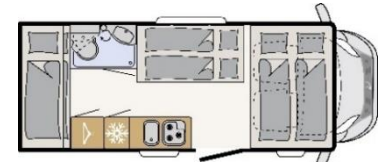

* McRent garandeert het aantal zitplaatsen en het aantal slaappleatsen maar nooit een specifieke indeling.