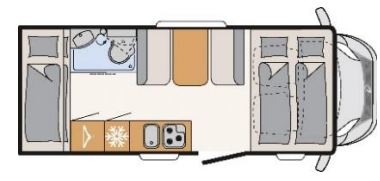

Family Plus