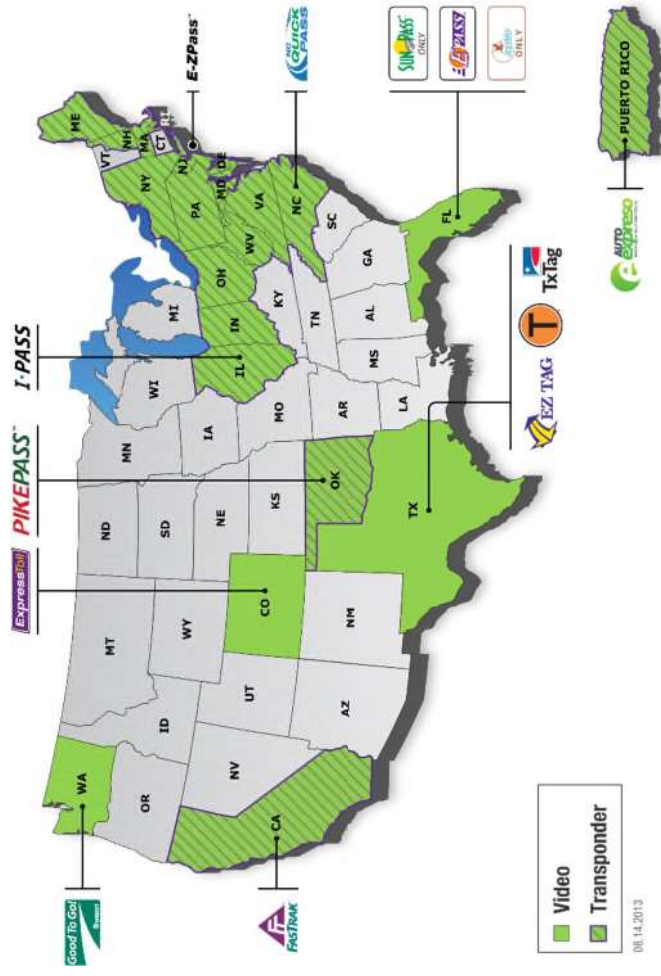

Toll Roads

Cash less Toll Roads:

(All other Toll Roads/Bridges are payable in cash only)

- Golden Gate Bridge
 - State route 73
 - State Route 133
 - State Route 241
 - State Route 261
- (**\$8.00 can be paid at the time of drop off, \$8.70 starting July 1st 2020**)
- (has to be paid within 5 days – please visit: <https://www.thetollroads.com/help/visitors>)
 - (has to be paid within 5 days – please visit: <https://www.thetollroads.com/help/visitors>)
 - (has to be paid within 5 days – please visit: <https://www.thetollroads.com/help/visitors>)
 - (has to be paid within 5 days – please visit: <https://www.thetollroads.com/help/visitors>)

To pay online please remember the Freeway entry and exit names/numbers.

Toll Roads

You as renter of the motorhome are responsible for any road use fees (toll) due.

To avoid any penalty charges for unpaid toll, we provide you with the following information as a service.