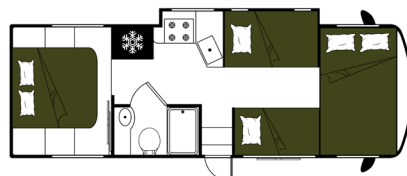

Class A (MA)

DAY

NIGHT

*The above drawings and floorplans are examples only. Sleeping capacities do not mean like number of adults or full size teenagers can be accommodated comfortably.

The features, bed sizes, and amenities listed are representative and may be changed, added, or deleted without notice. The numerical vehicle lengths are approximate. Specific floor plans or models will vary and cannot be reserved or guaranteed.

Spec Sheet 25.26

Rear bed (l x w)	74 x 70in / 187 x 177cm
Couch/sofa (l x w)	54 x 39in / 137 x 99cm
Dinette (l x w)	62 x 42in / 157 x 106cm
Pull down (l x w)	74 x 32in / 187 x 81cm

Features:

- Large 6-person sleeper
- 2 LED TV, USB and/or Bluetooth
- Rear camera
- Motorized overhead bed
- Large slide out
- Awning
- Large exterior storage

30-34' length