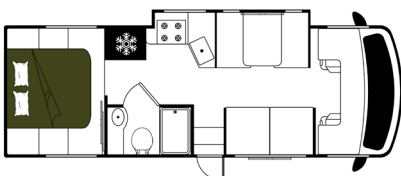

Class A (MA)

DAY

NIGHT

*The above drawings and floorplans are examples only. Sleeping capacities do not mean like number of adults or full size teenagers can be accommodated comfortably.

The features, bed sizes, and amenities listed are representative and may be changed, added, or deleted without notice. The numerical vehicle lengths are approximate. Specific floor plans or models will vary and cannot be reserved or guaranteed.

Spec Sheet 25.26

Rear bed (l x w)	74 x 70in / 187 x 177cm
Couch/sofa (l x w)	54 x 39in / 137 x 99cm
Dinette (l x w)	62 x 42in / 157 x 106cm
Pull down (l x w)	74 x 32in / 187 x 81cm

Features:

- Large 6-person sleeper
- 2 LED TV, USB and/or Bluetooth
- Rear camera
- Motorized overhead bed
- Large slide out
- Awning
- Large exterior storage

30-34' length