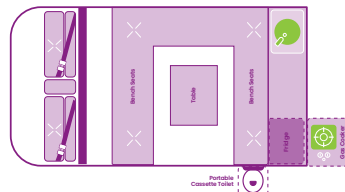

Features

- Gas burner
- 35L compressor fridge
- Sink with tap and drain
- 30L fresh water tank
- 35L grey water tank
- Portable toilet
- Inside table
- Bluetooth stereo
- Bench seats
- Interior 12v lighting
- Power steering
- ABS brakes
- Air conditioning in the cabin
- Reverse camera
- Cruise control

Floor Plan

Gen 1

Gen 2

Day

Night

Day

Night

IMPORTANT STUFF: JUCY Rentals standard conditions apply • We hire to 18+
NOTE: Images are only an indication of the style available.