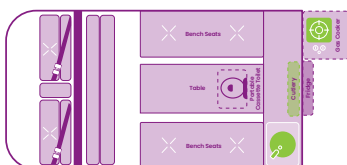

Floor Plan

Gen 1

Gen 2

Day

Night

Day

Night

IMPORTANT STUFF: JUCY Rentals standard conditions apply • We hire to 18+
NOTE: Images are only an indication of the style available.