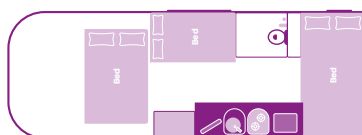

Overview

Make:	Iveco	Mercedes
Engine:	3 Litres	3 Litres
Transmission:	Automatic	Automatic
Fuel:	Diesel	Diesel
Fuel tank:	70 Litres	70 Litres
Power supply:	12v battery system + 240v	12v battery system + 240v
Measurements:	Length 7.9m Width 2.3m Height 3.6m Interior height 2.0m	Length 7.7m Width 2.3m Height 3.6m Interior height 2.0m
Bed dimensions:	2.1 x 1.4m 2.1 x 1.4m 1.9 x 1.2m	2.1 x 1.4m 2.1 x 1.4m 1.9 x 1.2m
Capacity:	6 adults	6 adults

Included:

- Full kitchen kit
- Linen, pillows, towels, and duvet
- Cleaning equipment
- Roadside assistance
- Unlimited kilometres

Floor plan:

Floor plans may vary.

Floor plan (day)

Floor plan (night)

Interior: