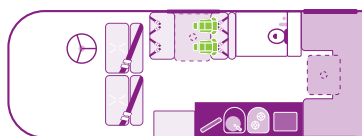

Floor plan:

Floor plans may vary.

Floor plan (day)