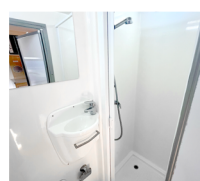

Interior:

*Chassis / vehicle type allocated subject to availability upon pick-up