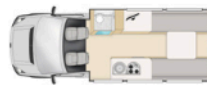

CHEAPA HITOP

CHEAPA ENDEAVOUR

CHEAPA 2 BERTH

CHEAPA 4 BERTH

CHEAPA 6 BERTH

Booking code	NZCHITOP	NZC4END	NZC2BERTHST	NZC4BERTH	NZC6BERTH
CAPACITY					
Sleeping capacity	3 adults	4 adults	2 adults	4 adults	6 adults
Seatbelts (Driver's cab/Main cab)	2 / 1	2 / 2	2 / 0	2 / 2	2 / 4
Child and booster seat fittings	1 child or booster seat	2 child or booster seats	No	2 child or booster seats	2 child or booster seats
Minimum hire age	18 years	18 years	21 years	21 years	21 years
BEDS					
Bed Configurations	1 double and 1 single	2 doubles	1 double	2 doubles	3 doubles
Bed Dimensions	<p>Double (rear) 2.00m x 1.20m</p> <p>Single (top bunk) 2.00m x 1.37m*</p>	<p>Double (rear) 2.00m x 1.20m</p> <p>Double (top bunk) 2.00m x 1.37m*</p>	<p>Double 1.90m x 1.70m</p>	<p>Double (over cab) 1.96m x 1.45m</p> <p>Double (rear dinette convert) 2.10m x 1.40m (tapers to 1.12m in some models)</p>	<p>Double (over cab) 1.96m x 1.45m</p> <p>Double (front dinette convert) 1.84m x 1.10m</p> <p>Double 2.10m x 1.40m (tapers to 1.12m in some models)</p>
AMENITIES					
Hot/Cold pressurised water	Cold water only	Cold water only	Yes	Yes	Yes
Shower	No	No	Yes	Yes	Yes
Toilet	Porta Potti	Porta Potti	Yes	Yes	Yes
Fresh water tank	Yes	Yes	Yes	Yes	Yes
Waste water tank	Yes	Yes	Yes	Yes	Yes
Kitchen sink	Yes	Yes	Yes	Yes	Yes
Fridge/freezer	Yes	Yes	Yes	Yes	Yes
Microwave	Yes	Yes	Yes	Yes	Yes
Gas cooker	Yes	Yes	Yes	Yes	Yes
Gas bottle	Yes	Yes	Yes	Yes	Yes
Air-conditioning (Driver's cab/Main cab)	Yes/No	Yes/No	Yes/No	Yes/No	Yes/No
Heating (Driver's cab/Main cab)**	Yes/No	Yes/No	Yes/Gas or Diesel	Yes/Gas or Diesel	Yes/Gas or Diesel
VEHICLE SPECIFICATIONS					
Power supply (volts)	12v battery 240v mains	12v battery 240v mains	12v battery 240v mains	12v battery 240v mains	12v battery 240v mains
Transmission	Automatic	Automatic	Automatic	Automatic	Automatic
Fuel	Diesel	Diesel	Diesel	Diesel	Diesel
Fuel tank capacity	70L	70L	71L - 75L	71L - 75L	71L - 75L
Certified Self Contained	No	No	Yes	Yes	Yes
DIMENSIONS					
Length	5.38m	5.38m	7.10m - 7.20m	7.20m - 7.70m	7.20m - 7.70m
Width (excl. mirrors)	1.93m	1.93m	2.00m - 2.04m	2.25m - 2.38m	2.25m - 2.38m
Height	2.80m	2.80m	2.80m - 3.20m	3.25m - 3.60m	3.25m - 3.60m
Interior height	2.10m	2.10m	1.90m	2.10m - 2.15m	2.10m - 2.15m