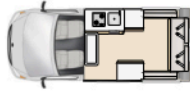

CHEAPA HITOP

CHEAPA ENDEAVOUR

CHEAPA 2 BERTH

CHEAPA 4 BERTH

CHEAPA 6 BERTH

Booking code	NZCHITOP	NZC4END	NZC2BERTHST	NZC4BERTH	NZC6BERTH
CAPACITY					
Sleeping capacity	3 adults	4 adults	2 adults	4 adults	6 adults
Seatbelts (Driver's cab/Main cab)	2 / 1	2 / 2	2 / 0	2 / 2	2 / 4
Child and booster seat fittings	1 child or booster seat	2 child or booster seats	No	2 child or booster seats	2 child or booster seats
Minimum hire age	18 years	18 years	21 years	21 years	21 years
BEDS					
Bed Configurations	1 double and 1 single	2 doubles	1 double	2 doubles	3 doubles
Bed Dimensions	<p>Double (rear) 2.00m x 1.20m</p> <p>Single (top bunk) 2.00m x 1.37m*</p>	<p>Double (rear) 2.00m x 1.20m</p> <p>Double (top bunk) 2.00m x 1.37m*</p>	<p>Double 1.90m x 1.70m</p>	<p>Double (over cab) 1.96m x 1.45m</p> <p>Double (rear dinette convert) 2.10m x 1.40m (tapers to 1.12m in some models)</p>	<p>Double (over cab) 1.96m x 1.45m</p> <p>Double (front dinette convert) 1.84m x 1.10m</p> <p>Double 2.10m x 1.40m (tapers to 1.12m in some models)</p>
AMENITIES					
Hot/Cold pressurised water	Cold water only	Cold water only	Yes	Yes	Yes
Shower	No	No	Yes	Yes	Yes
Toilet	Porta Potti	Porta Potti	Yes	Yes	Yes
Fresh water tank	Yes	Yes	Yes	Yes	Yes
Waste water tank	Yes	Yes	Yes	Yes	Yes
Kitchen sink	Yes	Yes	Yes	Yes	Yes
Fridge/freezer	Yes	Yes	Yes	Yes	Yes
Microwave	Yes	Yes	Yes	Yes	Yes
Gas cooker	Yes	Yes	Yes	Yes	Yes
Gas bottle	Yes	Yes	Yes	Yes	Yes
Air-conditioning (Driver's cab/Main cab)	Yes/No	Yes/No	Yes/No	Yes/No	Yes/No
Heating (Driver's cab/Main cab)**	Yes/No	Yes/No	Yes/Gas or Diesel	Yes/Gas or Diesel	Yes/Gas or Diesel
VEHICLE SPECIFICATIONS					
Power supply (volts)	12v battery 240v mains	12v battery 240v mains	12v battery 240v mains	12v battery 240v mains	12v battery 240v mains
Transmission	Automatic	Automatic	Automatic	Automatic	Automatic
Fuel	Diesel	Diesel	Diesel	Diesel	Diesel
Fuel tank capacity	70L	70L	71L - 75L	71L - 75L	71L - 75L
Certified Self Contained	No	No	Yes	Yes	Yes
DIMENSIONS					
Length	5.38m	5.38m	7.10m - 7.20m	7.20m - 7.70m	7.20m - 7.70m
Width (excl. mirrors)	1.93m	1.93m	2.00m - 2.04m	2.25m - 2.38m	2.25m - 2.38m
Height	2.80m	2.80m	2.80m - 3.20m	3.25m - 3.60m	3.25m - 3.60m
Interior height	2.10m	2.10m	1.90m	2.10m - 2.15m	2.10m - 2.15m