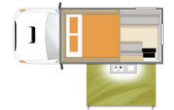

ADVENTURE CAMPER 4WD

Booking code	AU4BERTHQ	AU4BERTH	AU6BERTH	AU4WDADV
CAPACITY				
Sleeping capacity	4 adults	4 adults	6 adults	2 adults
Seatbelts (Driver's cab/Main cab)	2 / 2	2 / 2	2 / 4	2 / 0
Child and booster seat fittings	2 child or booster seats	2 child or booster seats	2 child or booster seats	No
BEDS				
Bed configurations	2 doubles	2 doubles	3 doubles	1 double
Bed dimensions	Double (permanent drop-down) 2.00m x 1.40m* Double (lower bed - dinette convert) 2.00m x 1.45m	Double (over cab) 2.10m x 1.35m Double (rear dinette convert) 2.10m x 1.40m	Double (over cab) 2.10m x 1.35m Double (front dinette convert) 1.84m x 1.15m Double (rear dinette convert) 2.10m x 1.40m	Double (fixed) 1.85m x 1.40m
AMENITIES				
Hot/Cold pressurised water	Yes	Yes	Yes	Cold only
Shower	Yes	Yes	Yes	External cold only
Toilet	Yes	Yes	Yes	No
Fresh water tank	97L	82L - 100L	82L - 100L	82L
Waste water tank	97L	82L - 100L	82L - 100L	No
Kitchen sink	Yes	Yes	Yes	Yes (collapsible bucket or built-in)**
Fridge/freezer	130L	130L - 188L	130L - 188L	40L - 80L**
Microwave	Yes	Yes	Yes	No
Gas cooker	Yes - plus external slide-out cooker	Yes	Yes	Yes (in external kitchen)
Gas bottle	Yes	Yes	Yes	Propane canisters or gas bottle supplied**
FEATURES				
Air conditioning (Driver's cab/Main cab)	Yes / 240V	Yes / 240V	Yes / 240V	Yes / No
Heating (Driver's cab/Main cab)	Yes / 240V	Yes / 240V	Yes / 240V	Yes / No
Awning	Yes	Yes	Yes	Yes
Internal walk through	Yes	Yes	Yes	No
Fly screens	Yes	Some windows	Some windows	Yes
Luggage net (to overcab if applicable)	Yes	Yes	Yes	N/A
Media/Entertainment	Touchscreen display with radio and bluetooth, USB (USB-C in cab on some models), monitor with DVD Player/USB/HDMI input	Touchscreen display with radio and bluetooth, USB (USB-C in cab on some models), monitor with DVD Player/USB/HDMI input	Touchscreen display with radio and bluetooth, USB (USB-C in cab on some models), monitor with DVD Player/USB/HDMI input	Radio, bluetooth, USB front and rear
Extras**	Reversing camera, front swivel seats, external storage locker	Reversing camera, external storage locker	Reversing camera, external storage locker	Outback Safety Kit, reversing camera, pop-top roof, external kitchen, two spare tyres
VEHICLE SPECIFICATIONS				
Vehicle make**	Mercedes or similar	Mercedes, Iveco or similar	Mercedes, Iveco or similar	Toyota, Nissan, Ford or similar
Cruise control	Yes	Yes	Yes	Yes
Power supply (volts)	12V battery/240V mains /solar panel	12V battery/240V mains /solar panel	12V battery/240V mains /solar panel	12V battery (rear)/240V mains /solar panel
Transmission	Automatic	Automatic	Automatic	Automatic
Fuel	Diesel	Diesel	Diesel	Diesel
Fuel tank capacity	71L	71L - 100L	71L - 100L	80L tank plus 2 x 20L jerry cans for extra fuel
DIMENSIONS				
Length	6.70m	7.55m - 7.90m	7.55m - 7.90m	5.90m
Width	2.20m	2.25m - 2.45m	2.25m - 2.45m	1.90m - 2.00m
Height	3.20m	3.35m - 3.60m	3.35m - 3.60m	2.50m (3.10m roof extended)
Interior height	2.06m	2.00m - 2.15m	2.00m - 2.15m	1.90m