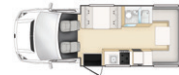

EURO DELUXE