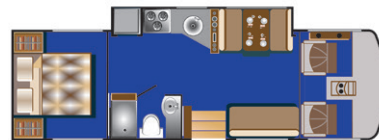

## Day layout

- Extra-large living space with sofa, TV, table which converts to bed, and kitchen with oven, microwave, fridge and freezer