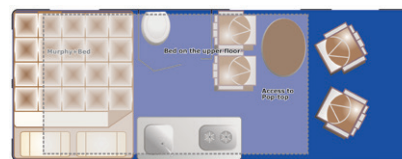

Night layout

- Pull Out Bed
  59" x 77" | 150 cm x 196 cm
- Pop-top sleep system
  52" x 79" | 132 cm x 200 cm

Floor plans are for illustrational purposes only and may vary.

The ultimate on-the-road freedom for travelers looking for an extra compact RV, with everything you need for your next outdoor adventure.