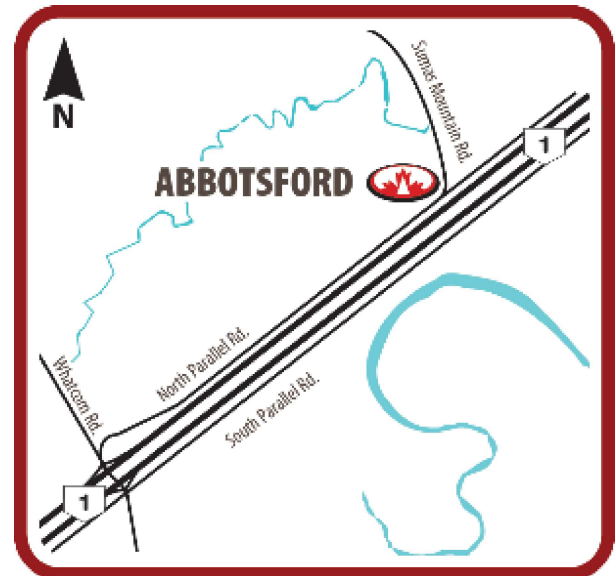

Abbotsford

37117 North Parallel Road, Abbotsford, BC

Phone: (604) 556 7138

Toll free: 1 877 973 6878

Highway 1 East

Coming from Vancouver:

At Hwy 1/BC-1 E take Exit #95, Whatcom Rd. Turn left onto Whatcom Rd. Then turn right onto North Parallel Rd. After approx. 2 kms, you will find Four Seasons on your left.

Highway 1 West

Coming from Hope:

At Hwy 1/BC-1 W take Exit #95, Whatcom Rd. Turn right into Whatcom Rd. Then turn right onto North Parallel Rd. After approx. 2 kms, you will find Four Seasons on your left.