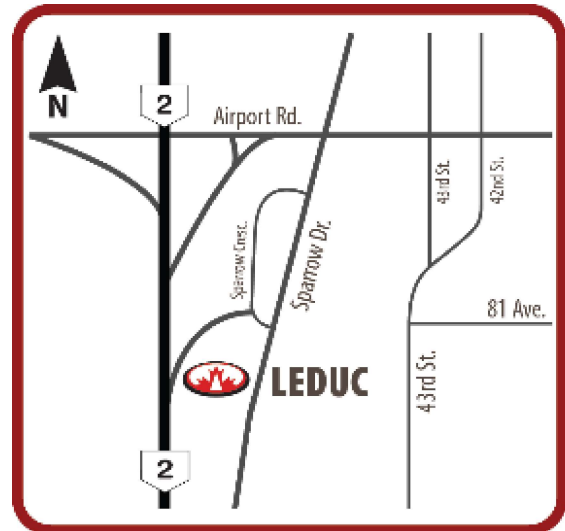

From East

Follow Hwy 14 West to Edmonton. At the intersection with Hwy 216 keep on the left lanes; at the fork follow the signs towards Calgary and take Hwy 216 South (Anthony Henday Dr). Stay on the right lanes and merge onto Hwy 2 South, direction Edmonton Airport. Take Exit 522, then keep left and follow the signs towards Nisku/Leduc Business Park. Turn right at Sparrow Dr. 7714 Sparrow Dr is on the right side just past the Esso gas station.

From South

Follow Hwy 2 North, take exit 522. Turn right at Sparrow Crescent, then right again at Sparrow Dr. 7714 Sparrow Dr is on the right side just past the Esso gas station.

From North

Follow Hwy 2 South, follow the directions to Edmonton Airport. Take exit 522, then keep left and follow the signs towards Nisku/Leduc Business Park. Turn right at Sparrow Dr. 7714 Sparrow Dr is on the right side just past the Esso gas station.

Highway 102

Coming from Halifax:

Take exit 4C, turn right at traffic light. Continue on Duke Street. Turn left at the corner of Duke Street and Rocky Lake Drive. At second entrance turn left into Fraserway/Four Seasons parking lot.

Through Bedford:

Take Rocky Lake Drive between Petro Canada and Canadian Tire. Continue on Rocky Lake Drive until you reach the Fraserway/Four Seasons location. Take second entrance into Fraserway/Four Seasons drop off location.