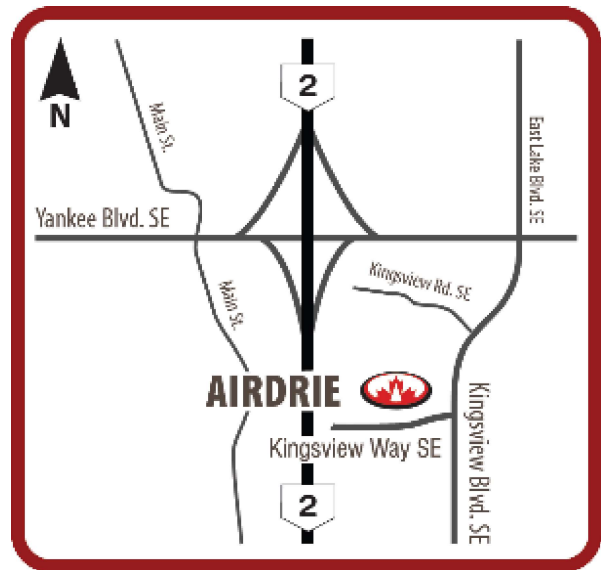

From East:

Hwy 1 towards Calgary. Take Exit 78 for Stoney Trail (North/West). After 18 km take Exit 60 for Hwy 2 Deerfoot Trail North (Edmonton). Take first Exit Airdrie, Exit 282, and turn into Yankee Valley Blvd East. At the second light, turn right into Kingsview Blvd and turn right again into Kingsview Way (approx. 1km).

From South:

Hwy 2 Deerfoot Trail North (Edmonton). Take first Exit Airdrie, Exit 282, and turn into Yankee Valley Blvd East. On the second light, turn right into Kingsview Blvd and turn right again into Kingsview Way (approx. 1km).

From North:

Hwy 2 Deerfoot Trail South towards Calgary. Take the last Exit Airdrie, Exit 282. Turn left into Yankee Valley Blvd East. Follow the road (underneath Hwy 2), turn right on the 3rd light into Kingsview Blvd and right again into Kingsview Way (approx. 1km).

Through Bedford:

Take Rocky Lake Drive between Petro Canada and Canadian Tire. Continue on Rocky Lake Drive until you reach the Fraserway/Four Seasons location. Take second entrance into Fraserway/Four Seasons drop off location.