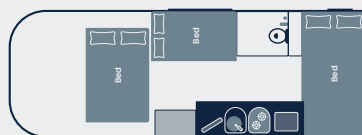

Make:	Iveco	Mercedes	Fiat
Engine:	3 Litres	3 Litres	3 Litres
Transmission:	Automatic	Automatic	Automatic
Fuel:	Diesel	Diesel	Diesel
Fuel Tank:	70 Litres	70 Litres	90 Litres
Power Supply:	Dual 12V battery system + 240	Dual 12V battery system + 240	Dual 12V battery system + 240
Measurements:	Length 7.9m Width 2.3m Height 3.6m Interior height 2.0m	Length 7.7m Width 2.3m Height 3.6m Interior height 2.0m	Length 7.2m Width 2.3m Height 3.5m Interior height 2.0m
Bed Dimensions:	2.1 x 1.4m 2.1 x 1.4m 1.9 x 1.2m	2.1 x 1.4m 2.1 x 1.4m 1.9 x 1.2m	2.0 x 1.3m 2.1 x 1.4m 1.9 x 1.2m
Capacity:	6 Adults	6 Adults	6 Adults

Included:

- Full kitchen kit
- Linen, pillows, towels, and duvet
- Cleaning equipment
- Roadside assistance
- Unlimited kilometres

Floor plan:

Floor plans may vary.

Floor plan (day)

Floor plan (night)

Interior: