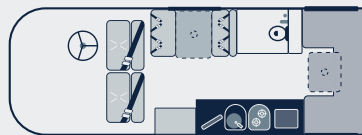

Make:	Iveco	Mercedes	Fiat
Engine:	3 Litres	3 Litres	3 Litres
Transmission:	Automatic	Automatic	Automatic
Fuel:	Diesel	Diesel	Diesel
Fuel Tank:	70 Litres	70 Litres	90 Litres
Power Supply:	Dual 12V battery system + 240	Dual 12V battery system + 240	Dual 12V battery system + 240
Measurements:	Length 7.9m Width 2.3m Height 3.6m Interior height 2.0m	Length 7.7m Width 2.3m Height 3.6m Interior height 2.0m	Length 7.2m Width 2.3m Height 3.5m Interior height 2.0m
Bed Dimensions:	2.1 x 1.4m 2.1 x 1.4m 1.9 x 1.2m	2.1 x 1.4m 2.1 x 1.4m 1.9 x 1.2m	2.0 x 1.3m 2.1 x 1.4m 1.9 x 1.2m
Capacity:	6 Adults	6 Adults	6 Adults

Features:

- Extendable awning
- GPS
- Gas burner
- Fridge
- Sink with tap and drain
- Fresh water tank
- Grey water tank
- Inside table
- Stereo
- Bench seats
- Interior 12V lighting
- Power steering
- ABS brakes
- Air conditioning
- Cruise control
- Toilet
- Shower
- Heater

Included:

- Full kitchen kit
- Linen, pillows, towels, and duvet
- Cleaning equipment
- Roadside assistance
- Unlimited kilometres

Floor plan:

Floor plans may vary.

Floor plan (day)

Floor plan (night)

Interior: