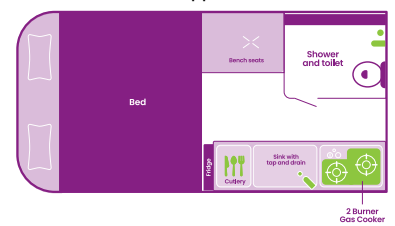

Measurements Length 4.7m / Interior height 1.92m
Width 1.68m / Exterior height 3m

Bed dimensions Double bed 1.88m x 1.35m
Roof bed 1.98m x 1.35m

Baby/booster seat Cannot accommodate

Features

- Two burner gas cooker
- 50L compressor fridge
- Sink with tap and drain
- 80L fresh water tank
- 85L grey water tank
- Inside table
- Shower and toilet
- 7" Bluetooth, Android Auto, and Apple CarPlay car stereo and radio
- Bench seats
- Window blinds
- Interior 12v lighting
- Air conditioning in the cabin

Floor plan

Day

Night

(Lower level)

Night

(Upper level)

IMPORTANT STUFF: JUCY Rentals standard conditions apply • We hire to 18+
NOTE: Images are only an indication of the style available.