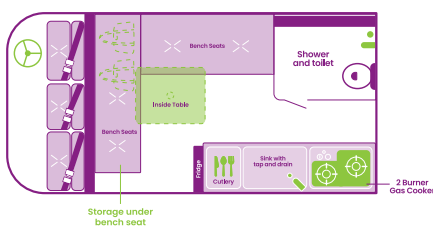

Measurements Length 4.7m / Interior height 1.92m
Width 1.68m / Exterior height 3m

Bed dimensions Double bed 1.88m x 1.35m
Roof bed 1.98m x 1.35m

Baby/booster seat Cannot accommodate

Features

- Two burner gas cooker
- 50L compressor fridge
- Sink with tap and drain
- 80L fresh water tank
- 85L grey water tank
- Inside table
- Shower and toilet
- 7" Bluetooth, Android Auto, and Apple CarPlay car stereo and radio
- Bench seats
- Window blinds
- Interior 12v lighting
- Air conditioning in the cabin

Floor plan

Day

Night

(Lower level)

Night

(Upper level)

IMPORTANT STUFF: JUCY Rentals standard conditions apply • We hire to 18+
NOTE: Images are only an indication of the style available.